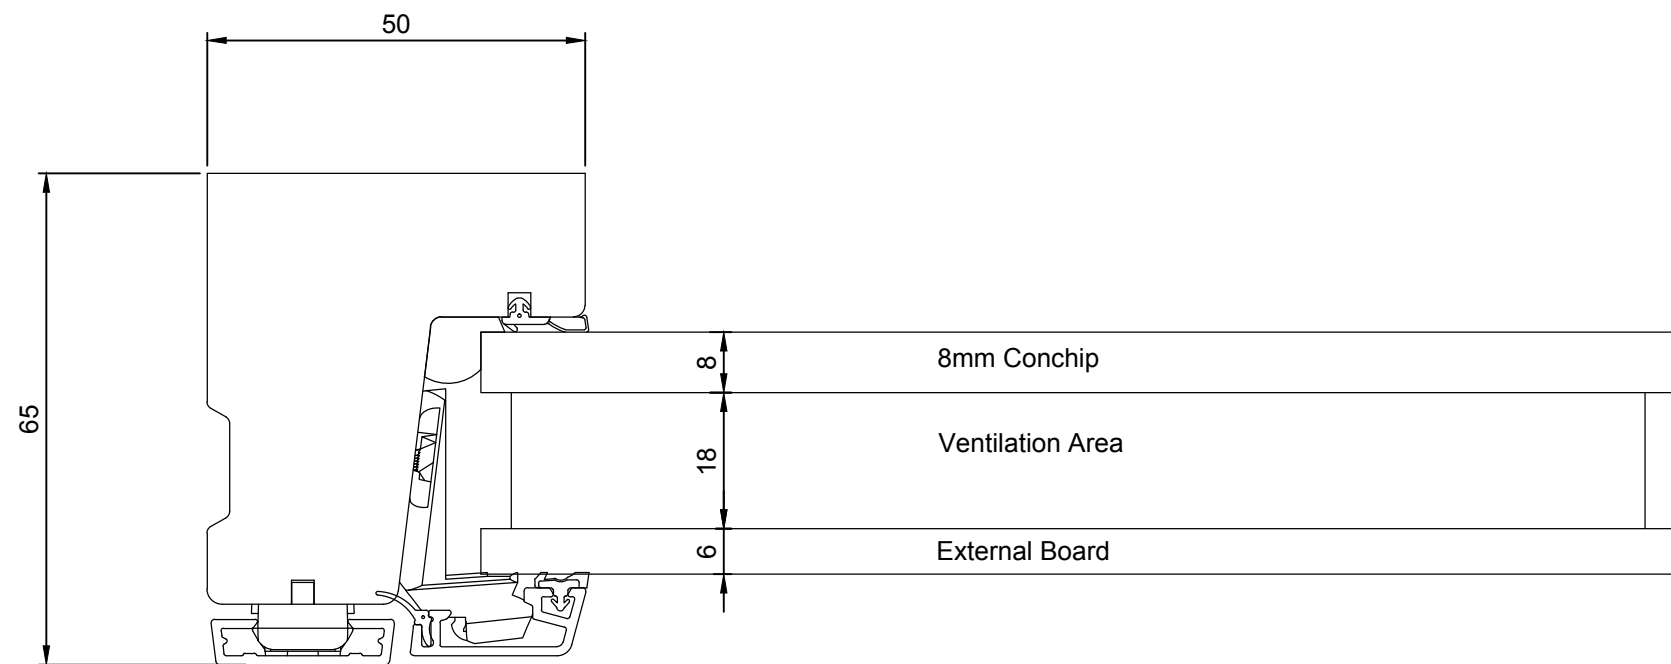

1:1

rationel® Rationel AURAPLUS Cut down/Etageafdæk
01.06.2015

© 2005 Rationel vinduer A/S. All intellectual property rights and all rights in know-how in relation to this drawing may not be reproduced, stored, or transmitted in any form by any means (electronic, mechanical, photocopying, recording or otherwise) without the prior written consent of Rationel Windows Ltd. It is to be used only for the purposes specified by Rationel vinduer A/S and for no other purpose