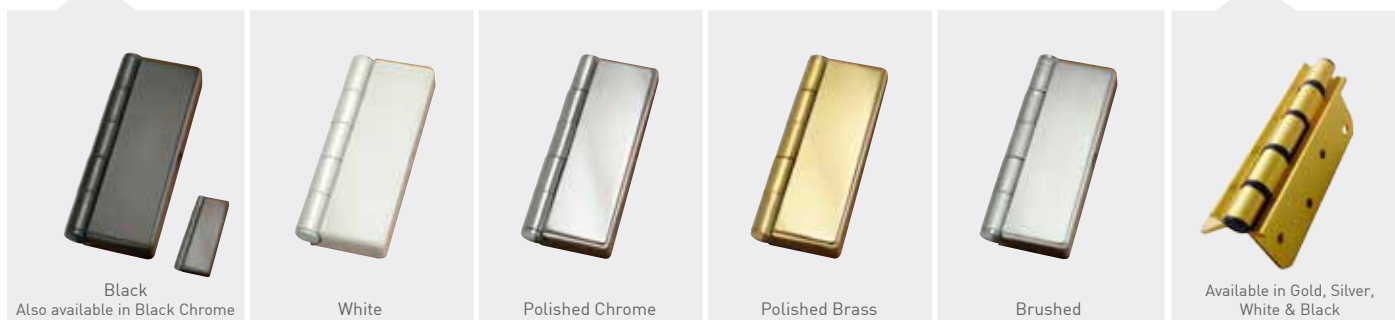

Accessories

A fine selection of beautiful accessories to perfectly complement your choice of door. Whether modern or traditional you will find an accessory to really make your door stand out.

Door knockers

Lion Head, Pony Tail, Urn, and Doctor knockers all available in Black, White, Gold, Chrome, Black Chrome, Brushed

Letterplates

The first composite door to embrace the stunning Prolinea letterplate. Care instructions included on every letterplate.

Hinges

Our new slimline, face fixed flag hinge is sleek and modern. It has successfully gone through Pas 23-24 testing.

Butt hinge

* Please note, on outward opening doors we fit a pencil butt hinge which is available in white, gold, black and brushed finish.

Handles

A large range of premium quality handles to complement our doors. Available with a choice of a standard lever or one of the three exclusive options across the whole range of finishes. (N.B split spindle option not available on the exclusive shaped range).