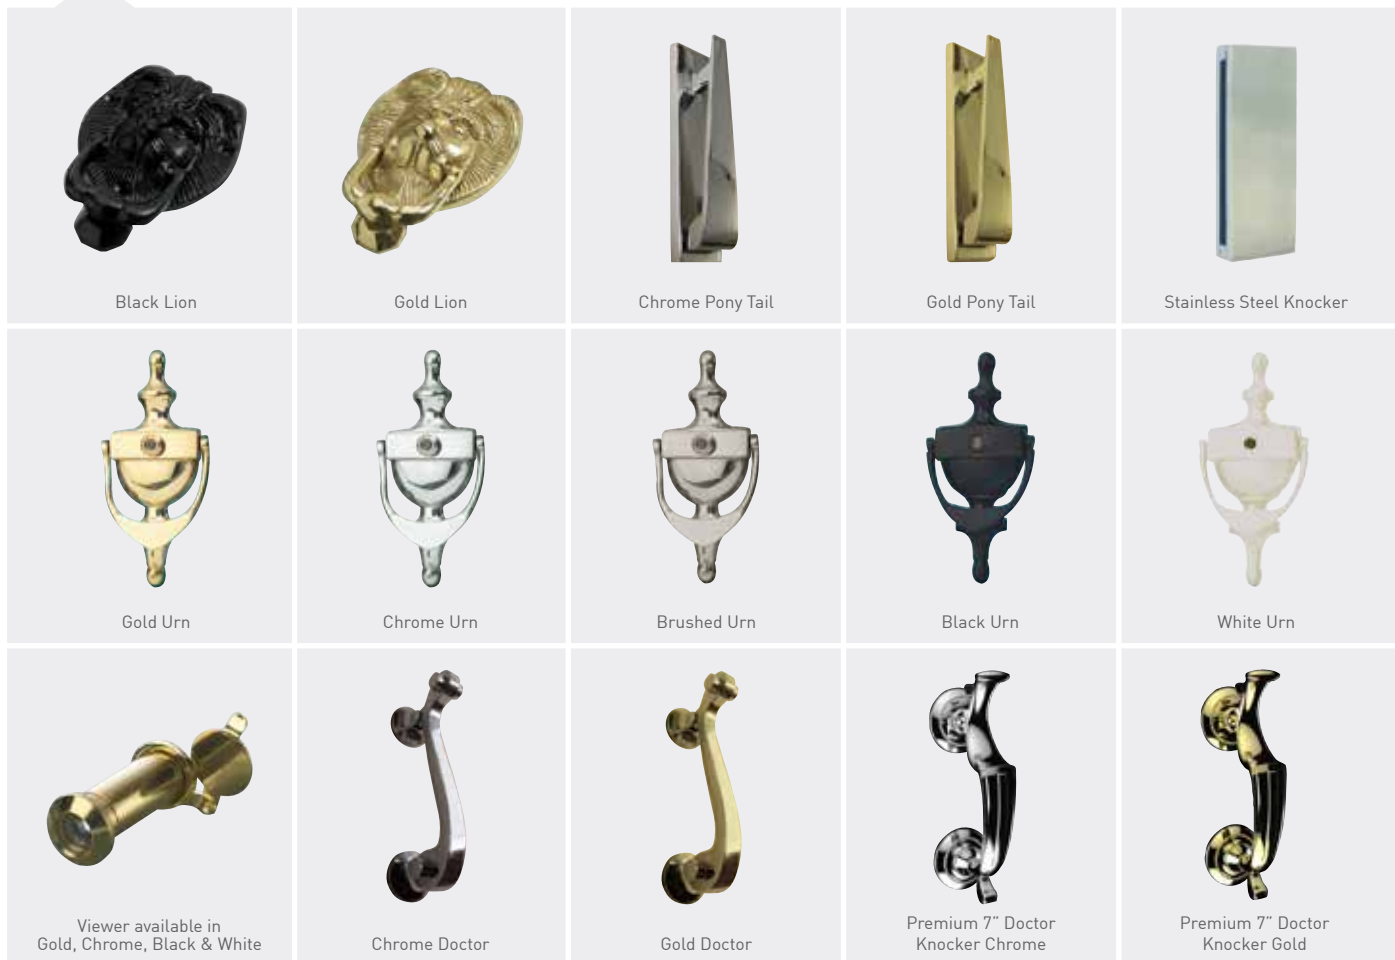

Door knockers

Lion Head, Pony Tail, Urn, and Doctor knockers all available in Black, White, Gold, Chrome, Black Chrome, Brushed

Letterplates

The first composite door to embrace the stunning Prolinea letterplate. Care instructions included on every letterplate.