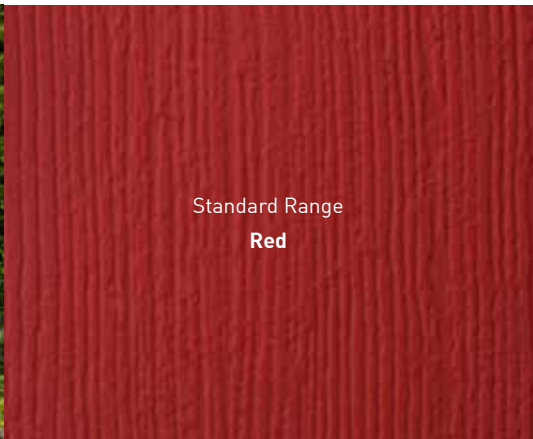

TIMBER CAN MAKE A SIGNIFICANT CONTRIBUTION TO SUSTAINABLE CONSTRUCTION

1. Wood is naturally renewable
2. It is independently certified to be sourced from sustainably managed forests
3. Doors with timber cores save energy
4. They last longer
5. They add to our quality of life
6. They have fewer environmental impacts than other materials

*Due to the limitations of the lithographic printing process, colour samples may not be an exact match to actual doors.

Premium Range
Schwarzbraun Black

Standard Range
Red

Choose from over 10,400 Colour Options