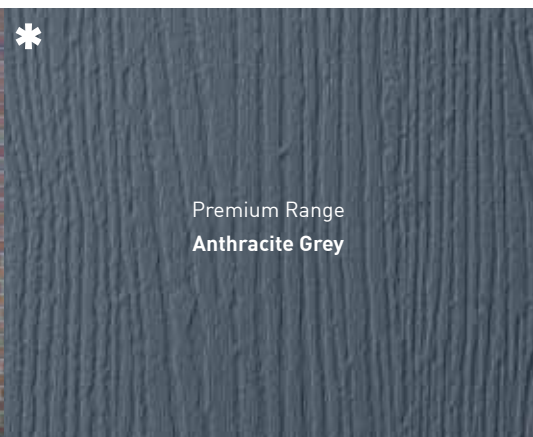

Plus:

also available with Schwarzbraun, Grey, Cream, Rosewood & Irish Oak, Chartwell Green, Golden Oak, Foiled White and white matched frames.

* Available as a door and/or a frame option

Luxury Range
Rich Aubergine

Luxury Range
Irish Oak

Premium Range
Anthracite Grey

Luxury Range
Chartwell Green

Luxury Range
French Grey

Standard Range
Black

Standard Range
Green

Standard Range
Blue

Luxury Range
Duck Egg Blue