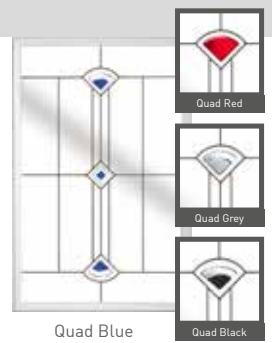

Beeston 1CGB-B (White Bar Only)

Beeston 1 Trio Square Green

Beeston Integral blind (white only)

Beeston GB

Beeston Elegance

Beeston Brilliance

Diamond Red

Quad Blue