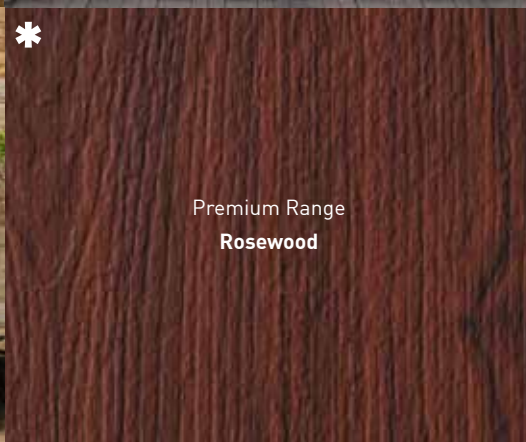

Luxury Range
Irish Oak

Premium Range
Anthracite Grey

Luxury Range
Chartwell Green

Luxury Range
French Grey

Standard Range
Black

Standard Range
Green

Standard Range
Blue

Luxury Range
Duck Egg Blue

Premium Range
Foiled White

We offer the largest range of colours from stock in the UK. Choose from 18 different frame colour combinations. With Solidor, you can mix and match for example: Chartwell Green on White outer frame with Duck Egg Blue on French Grey door.

Standard Range
White

Premium Range
Golden Oak

Luxury Range
Mocha

Premium Range
Rosewood

Premium Range
Cream

Finishing Options

EDGE BANDING COLOURS

White as standard, brown on Rosewood and Schwarzbraun when coloured both sides, caramel on Golden Oak and Irish Oak when coloured both sides.