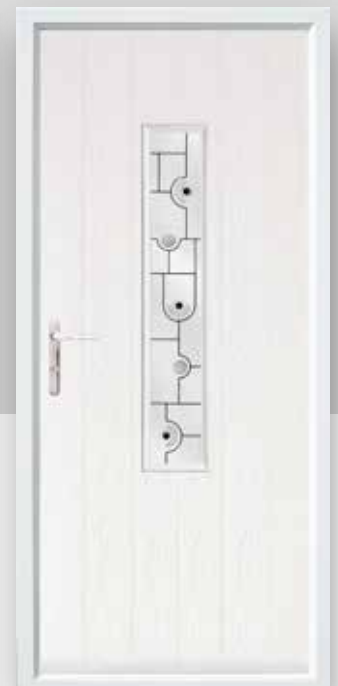

Flint 5 Waikato

*Flint 1 & 3 only