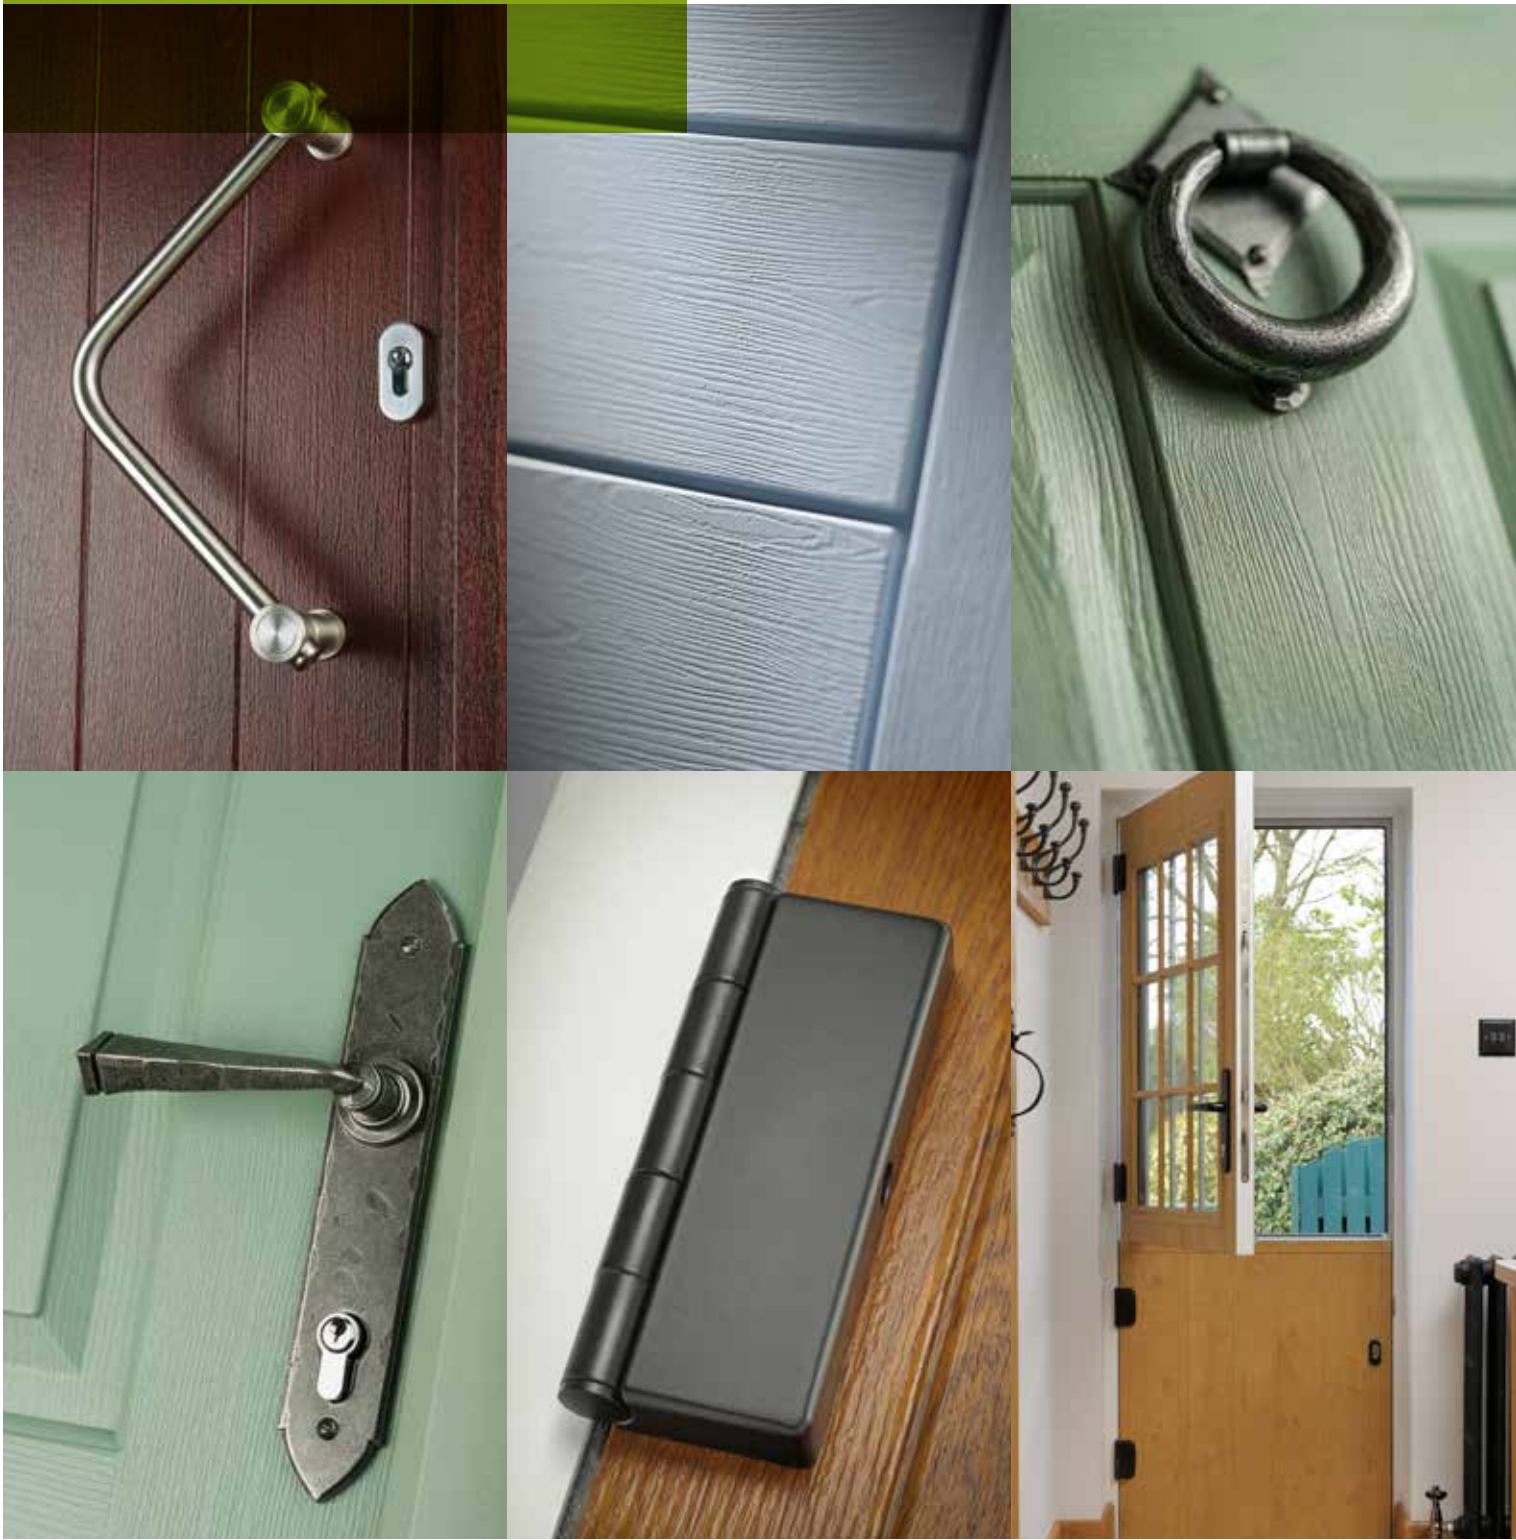

Solidor[®]

A white speech bubble outline is positioned on the left side of the image, containing the text "Sounds like". The speech bubble has a rectangular top and a pointed bottom-left corner. The background is a close-up of light brown wood with a vertical grain pattern.

Sounds like

a Solidor®

The Solidor Collection is an outstanding range of industry leading, solid laminate timber core composite doors that combine classical, modern or futuristic styling with a full range of Secured by Design locking, providing a stunning, high quality and secure entrance to any home.