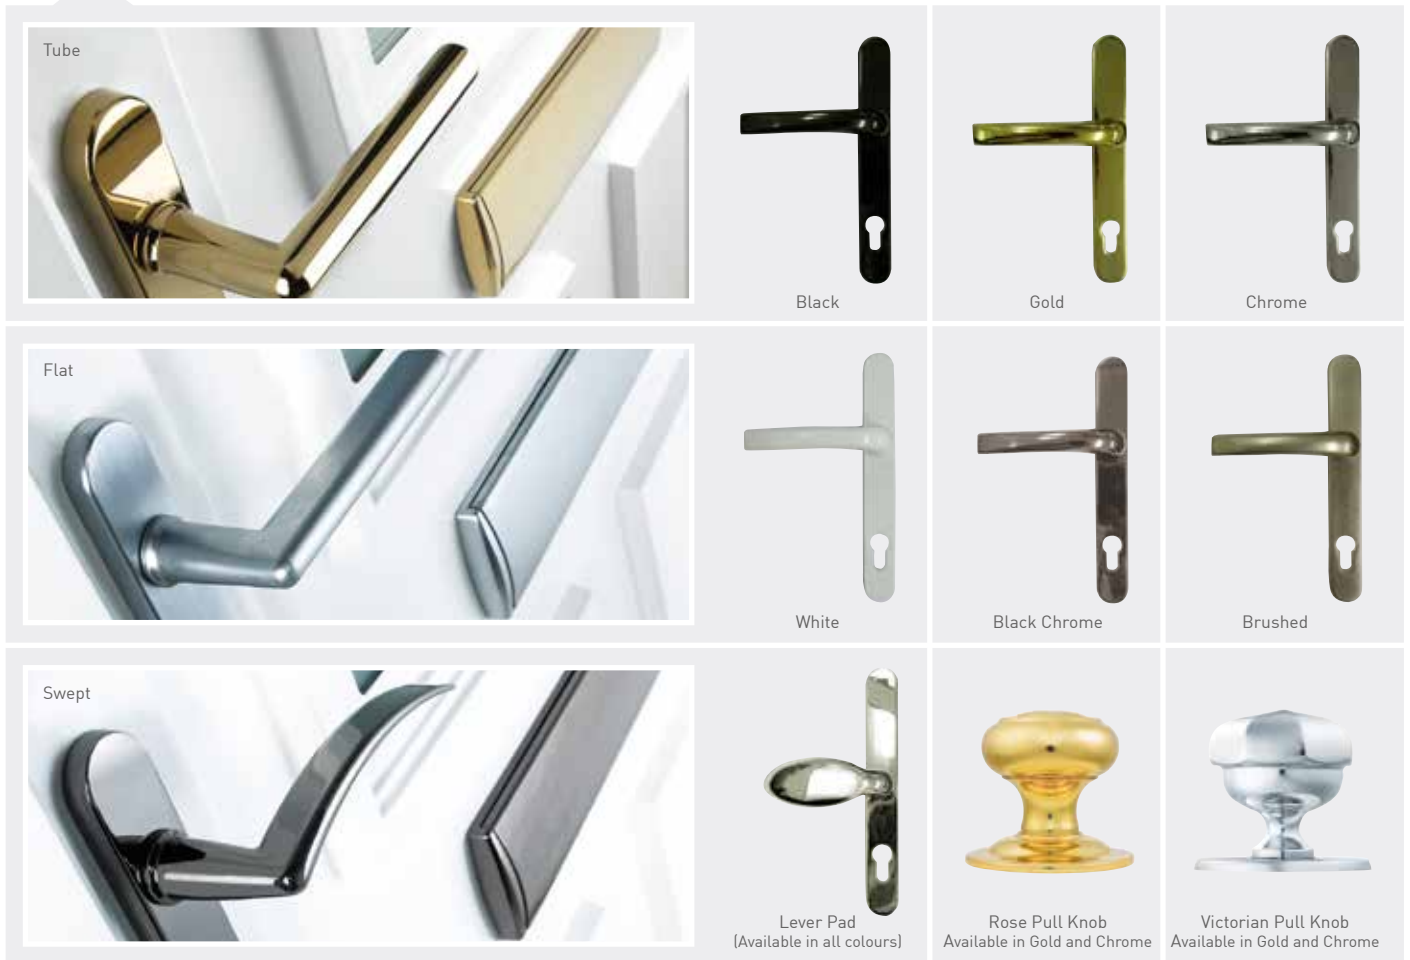

Accessories

A fine selection of beautiful accessories to perfectly complement your choice of door. Whether modern or traditional you will find an accessory to really make your door stand out.

Door knockers

Lion Head, Pony Tail, Urn, and Doctor knockers all available in Black, White, Gold, Chrome, Black Chrome, Brushed

Letterplates

The first composite door to embrace the stunning Prolinea letterplate. Care instructions included on every letterplate.

Hinges

Our new slimline, face fixed flag hinge is sleek and modern. It has successfully gone through Pas 23-24 testing.

Butt hinge

* Please note, on outward opening doors we fit a pencil butt hinge which is available in white, gold, black and brushed finish.

Handles

A large range of premium quality handles to complement our doors. Available with a choice of a standard lever or one of the three exclusive options across the whole range of finishes. (N.B split spindle option not available on the exclusive shaped range).