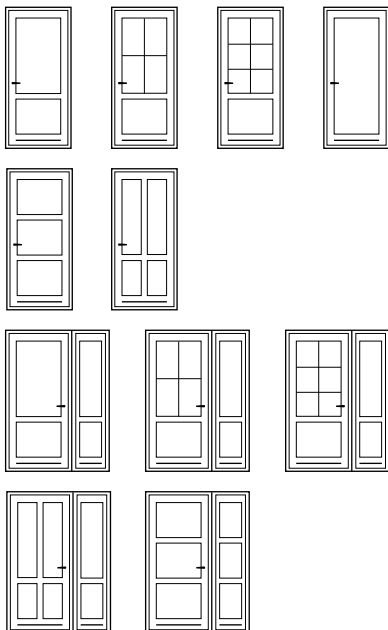

DOOR OPENING TYPES

The drawings shown below are examples of options available. Contact Rationel for information about further options.

ENTRANCE DOORS

These are available as inward or outward opening. They are hung on grey powder-coated adjustable hinges and fitted with a minimum three-point locking espagnolette bolt.

Available in DOMUS/ALDUS/
PATUS/PATUS+/Rationel AURA/
Rationel AURAPLUS

PANELLED DOORS

These are available as inward or outward opening, hung on grey powder-coated adjustable hinges and fitted with a minimum three-point locking espagnolette bolt.

Available in DOMUS/ALDUS
Rationel AURA/Rationel AURA-
PLUS.

TERRACE DOORS

Terrace doors are available as either inward or outward opening, and are ideal for access to balconies, gardens and patios.

Doors which open outwards have an inbuilt friction brake, operated by turning the handle down in any given position. They are hung on grey powder coated adjustable hinges and fitted with a minimum three-point locking espagnolette bolt.

Available in Patus/Patus+/Domus/Aldus/
Rationel Aura/Rationel AURAPLUS

DESIGN OPTIONS