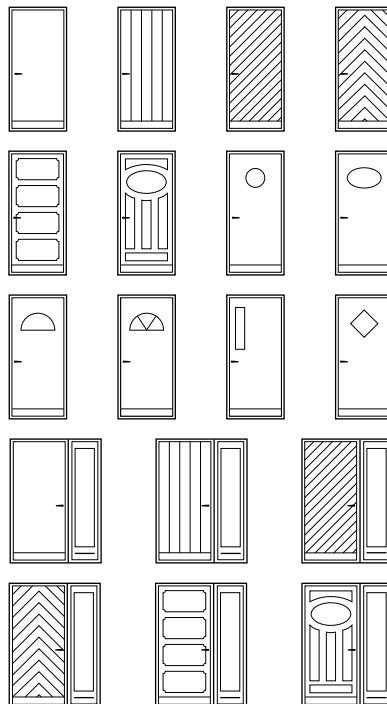

DESIGN OPTIONS