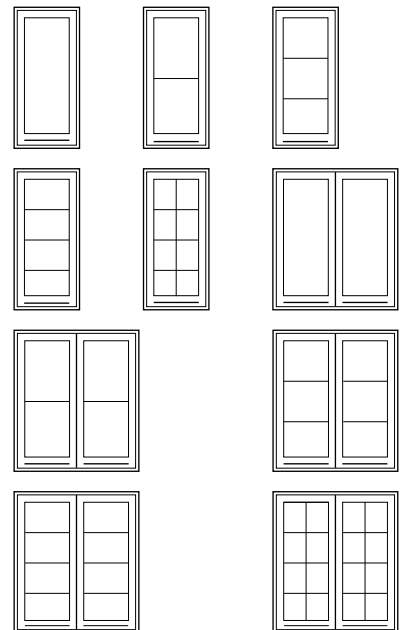

Available in Patus/Patus+/Domus/Aldus/
Rationel Aura/Rationel AURAPLUS

DESIGN OPTIONS

DESIGN OPTIONS

DESIGN OPTIONS

DOOR OPENING TYPES

The drawings shown below are examples of options available. Contact Rationel for information about further options.

TILT AND TURN DOORS

Tilt and turn doors are available as inward opening only and function in two ways. They are hinged from the side and open inwards, or for ventilation, the leaf can be tilted in at the top. Tilt and turn doors can be cleaned from the inside.