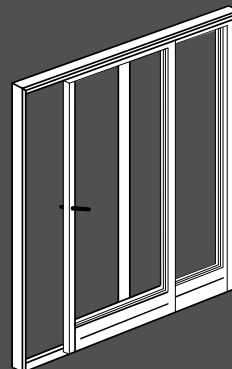

DOOR OPENING TYPES

The drawings shown below are examples of options available. Contact Rationel for information about further options.

WINDOW DOORS

Window doors are available as outward opening only, and are ideal for access to balconies, gardens and patios.

Window doors come fitted with an inbuilt friction brake, operated by turning the handle down in any given position. They are hung on grey powder coated adjustable hinges and fitted with a minimum three-point locking espagnolette bolt.

TILT AND TURN DOORS

Tilt and turn doors are available as inward opening only and function in two ways. They are hinged from the side and open inwards, or for ventilation, the leaf can be tilted in at the top. Tilt and turn doors can be cleaned from the inside.

Available in DOMUS/ALDUS

SLIDING PATIO DOORS

Rationel sliding patio doors are designed to be as beautiful as the views they frame. Sliding Patio Doors, where one half slides and the other is fixed, are ideal when space is at a premium. The sliding part lifts easily and glides in front of the fixed section to create an opening of up to 1.55 metres.

Available in DOMUS/ALDUS/
Rationel AURAPLUS

DESIGN OPTIONS

DESIGN OPTIONS

DESIGN OPTIONS