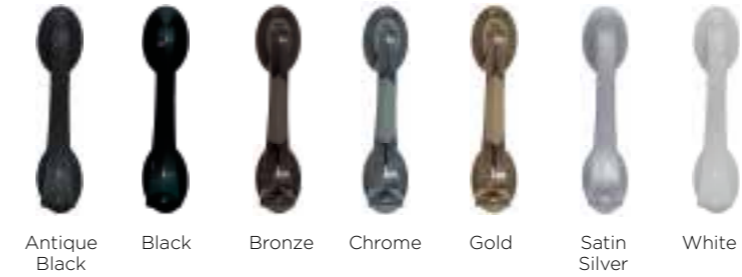

**Classic Lever Pad Handles (with split handle)**

**Contemporary Door Handles (only available in stainless steel)**

Contemporary handles are fitted with Winkhaus AV2 lock. AV2 lock is not available with split spindle.

**Escutcheon Plate**

Also available in brass

**Finger Pull**

Also available in brass

**Urn Knocker (Also available with spyhole)**

**Slimline Urn Knocker**

**Scroll Knocker**

**Contemporary Knocker**

**Lionshead**

**Numerals**

Available in:  
Antique Black  
Black  
Bronze  
Chrome  
Gold  
Satin Silver  
White

**Letterbox**

**Security Chain**

**Spyhole**

**Apeer70 Flag Hinge**

Apeer70 doors are fitted with flag hinges. Colour options available.