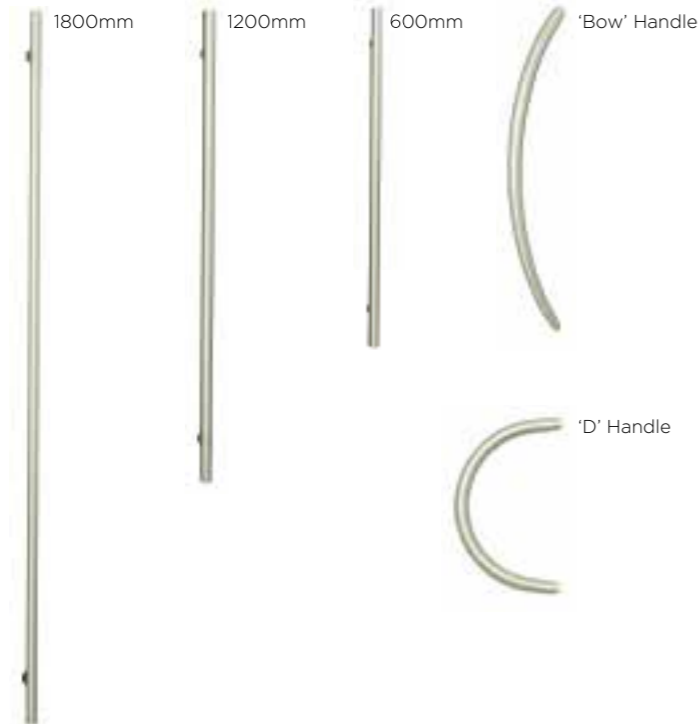

**Classic Lever Pad Handles (with split handle)**

**Contemporary Door Handles (only available in stainless steel)**

Contemporary handles are fitted with Winkhaus AV2 lock. AV2 lock is not available with split spindle.