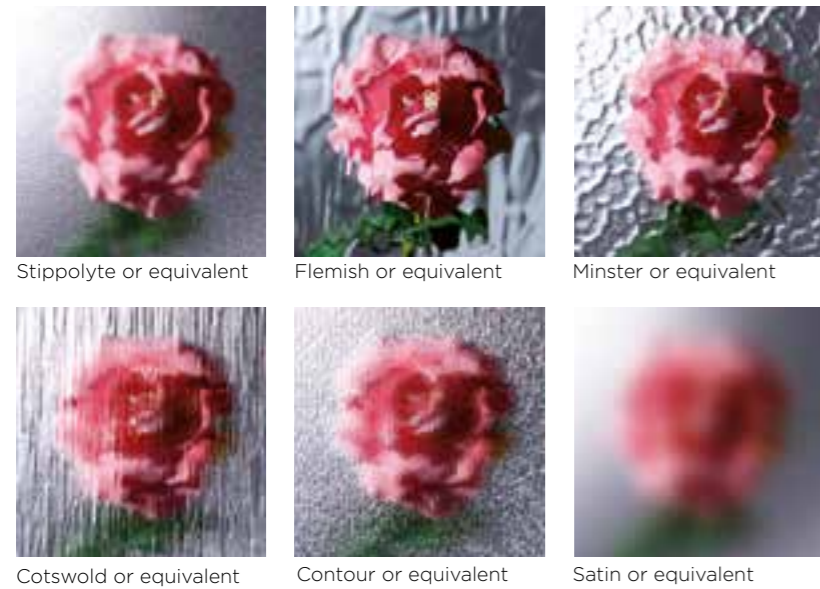

Glass Options

With our Murano and Tahoe (RG Codes) glass designs you can co-ordinate the colour of the decorative glass to complement your choice of door colour.

Backing Glass Options

All of the door designs (except RG glass codes) featured throughout the brochure can be backed with a range of obscure glass to suit all requirements for energy efficiency, safety and privacy. This is our standard range but we can offer more styles upon request. Please note there may be an additional charge for non standard obscure glass patterns. There is no choice of backing glass for any of the RG glass code designs shown.

Fused Tile (FT Codes) Colour Options

Please note colour changes must be specified on the order form.

Sidelights and Toplights

All decorative glass designs shown in doors with the RG code are available with a choice of sidelight and toplight options as shown. Due to the unique construction of the RG glass it is not possible to create matching sidelights or toplights. RG glass includes: Abstract, Bullseye, Classic, Clarity, Diamond Cut, Dorchester, Elegance, Linear, Matrix, Prairie, Reflections, Royale, Simplicity, Symphony and Tahoe.

* Please note: The fused tiles in Murano and Tahoe glass designs are not an exact match to the door colour.

Whilst care is taken to ensure that this brochure is as up-to-date and accurate as possible, no responsibility can be taken by New World for any errors or omissions contained herein. In order to meet customer demand New World reserves the right to change the supplier of patterned glass without prior notice.