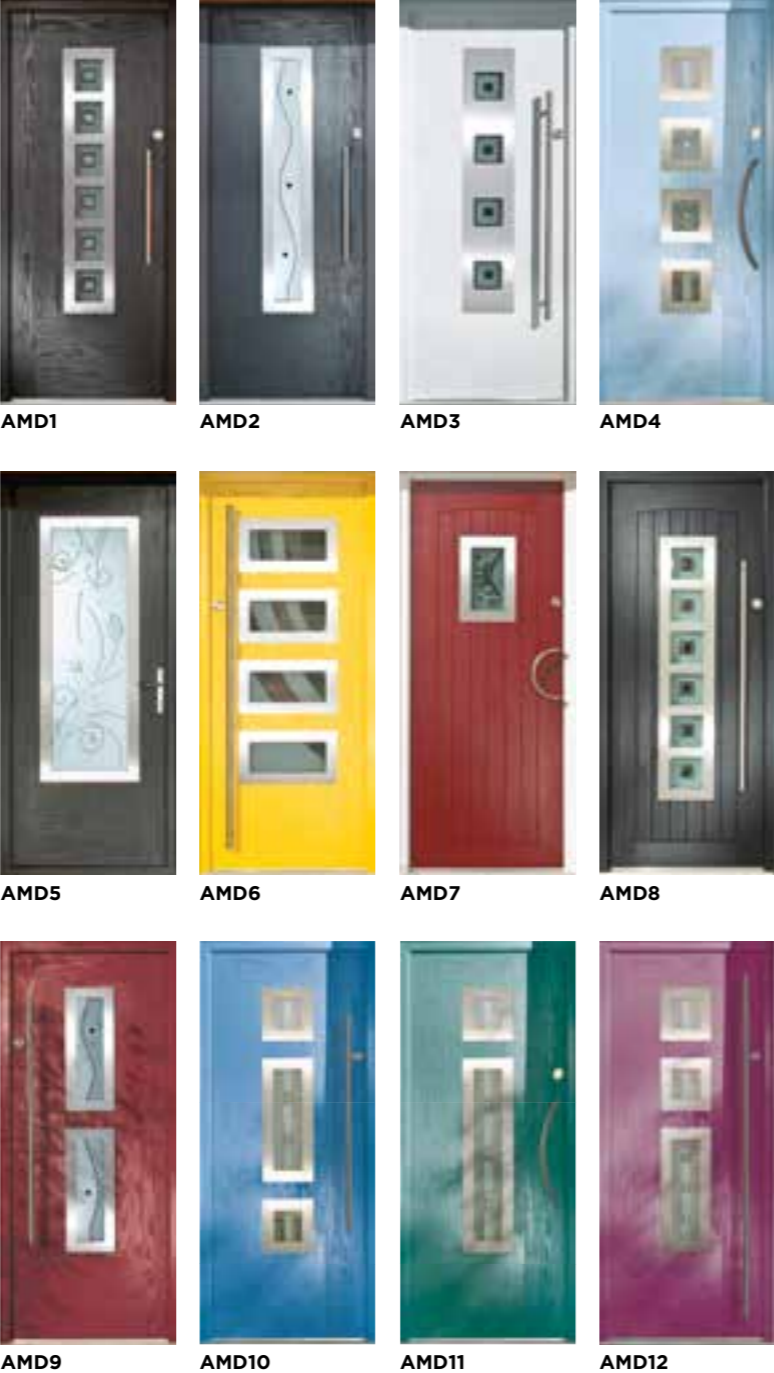

The Modos collection has all the security, durability and energy efficiency you've come to expect from an Apeer door.

Steel Glazing Trims

Not only do the steel glazing trims give a contemporary look on both sides of the door, they're also an added security feature.

All Modos doors excluding Double doors are available with lever handles or contemporary handles (AV2 lock). Double doors are only available with lever handles.