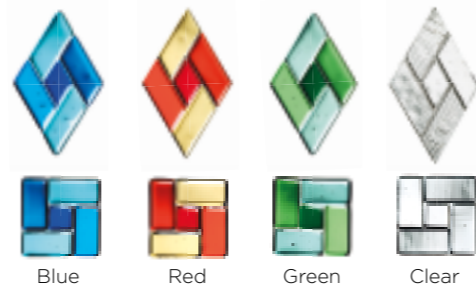

Fused Tile (FT Codes) Colour Options

Please note colour changes must be specified on the order form.