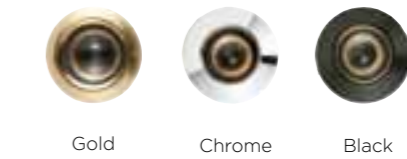

**Lionshead**

**Numerals**

Available in:  
Antique Black  
Black  
Bronze  
Chrome  
Gold  
Satin Silver  
White

**Letterbox**

**Security Chain**

**Spyhole**

**Apeer70 Flag Hinge**

Apeer70 doors are fitted with flag hinges. Colour options available.

Butt hinges also available in gold, white and brown.

**Apeer44 Butt Hinges**

Apeer44 doors are fitted with butt hinges. Colour options available.

**Glass Options**

With our Murano and Tahoe (RG Codes) glass designs you can co-ordinate the colour of the decorative glass to complement your choice of door colour.