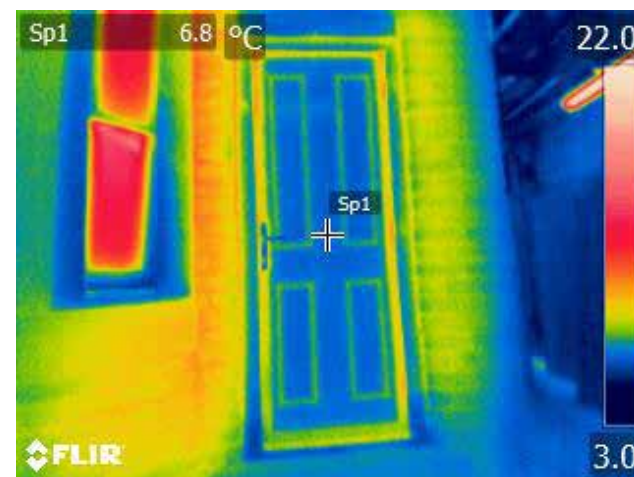

Our GRP composite door

The doors were tested at the University of Salford's Energy House. This is a typical Salford 1919 terraced house and its construction represents 21% of the UK's current housing stock. The house has been reconstructed in a fully environmentally controllable chamber, in which climatic conditions can be maintained, varied, repeated and patterns monitored. For the test, the inside temperature of the Energy House was 25C with an exterior temperature of 5C