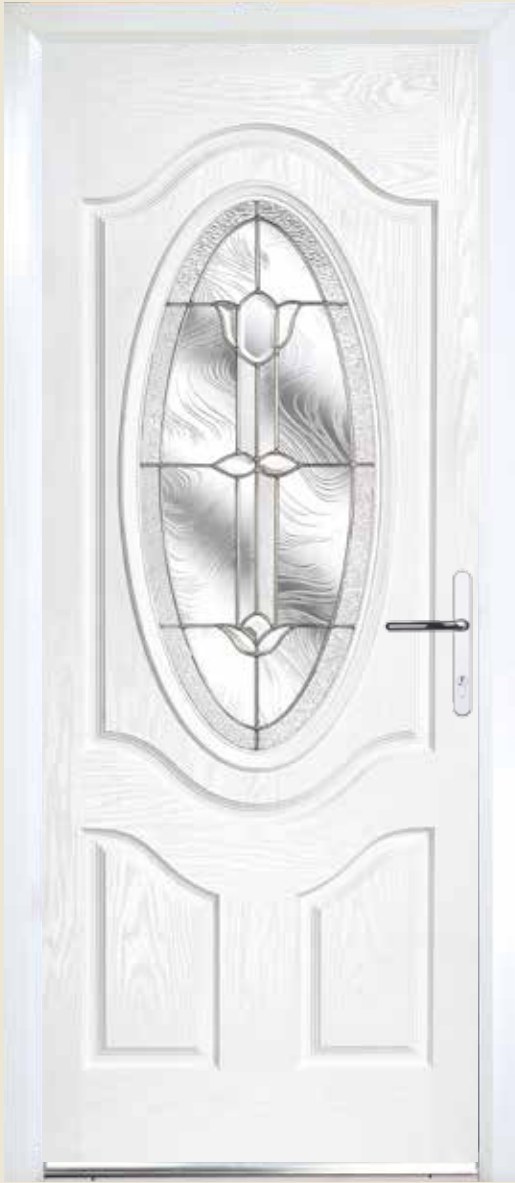

# composite eight

Style: **Composite Eight**  
Glass: **Platinum Flores Brass**  
Colour: **Rosewood**

Composite Eight  
Cotswold  
Rosewood

Composite Eight  
Kara Zinc  
White

Composite Eight, Oak, Platinum Clarity Brass