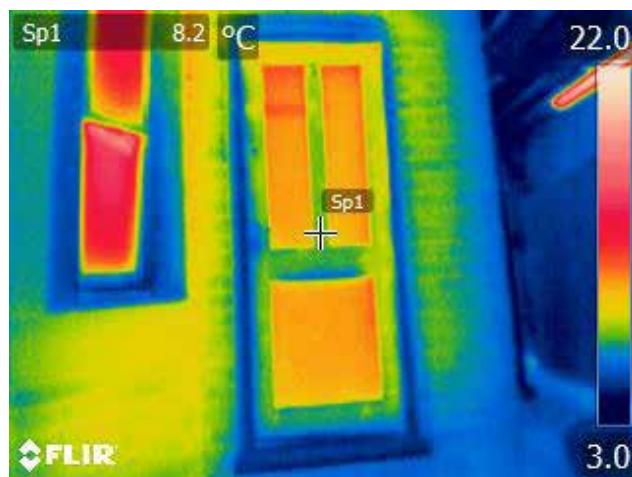

Traditional timber panelled door