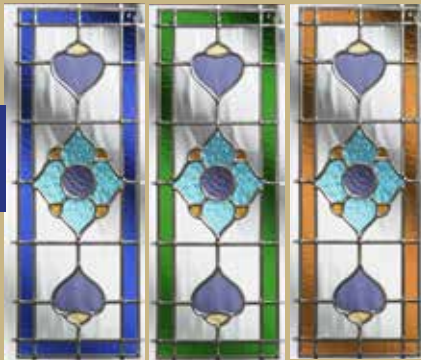

# glass colours & options

## Colour options

Kara

Grey Blue Green Red

Marmara

Black Blue Green Red Purple

Fusion Jewel

Black/Beige Blue Green Red

Dorchester

Blue Green Amber

Hand-made by UK craftsmen to create the look of traditional stained glass windows, the Heritage Dorchester range is made from individual pieces of coloured and clear obscure glass cemented into lead grooves and protected between two sheets of clear toughened glass. The range is available in the following colours.