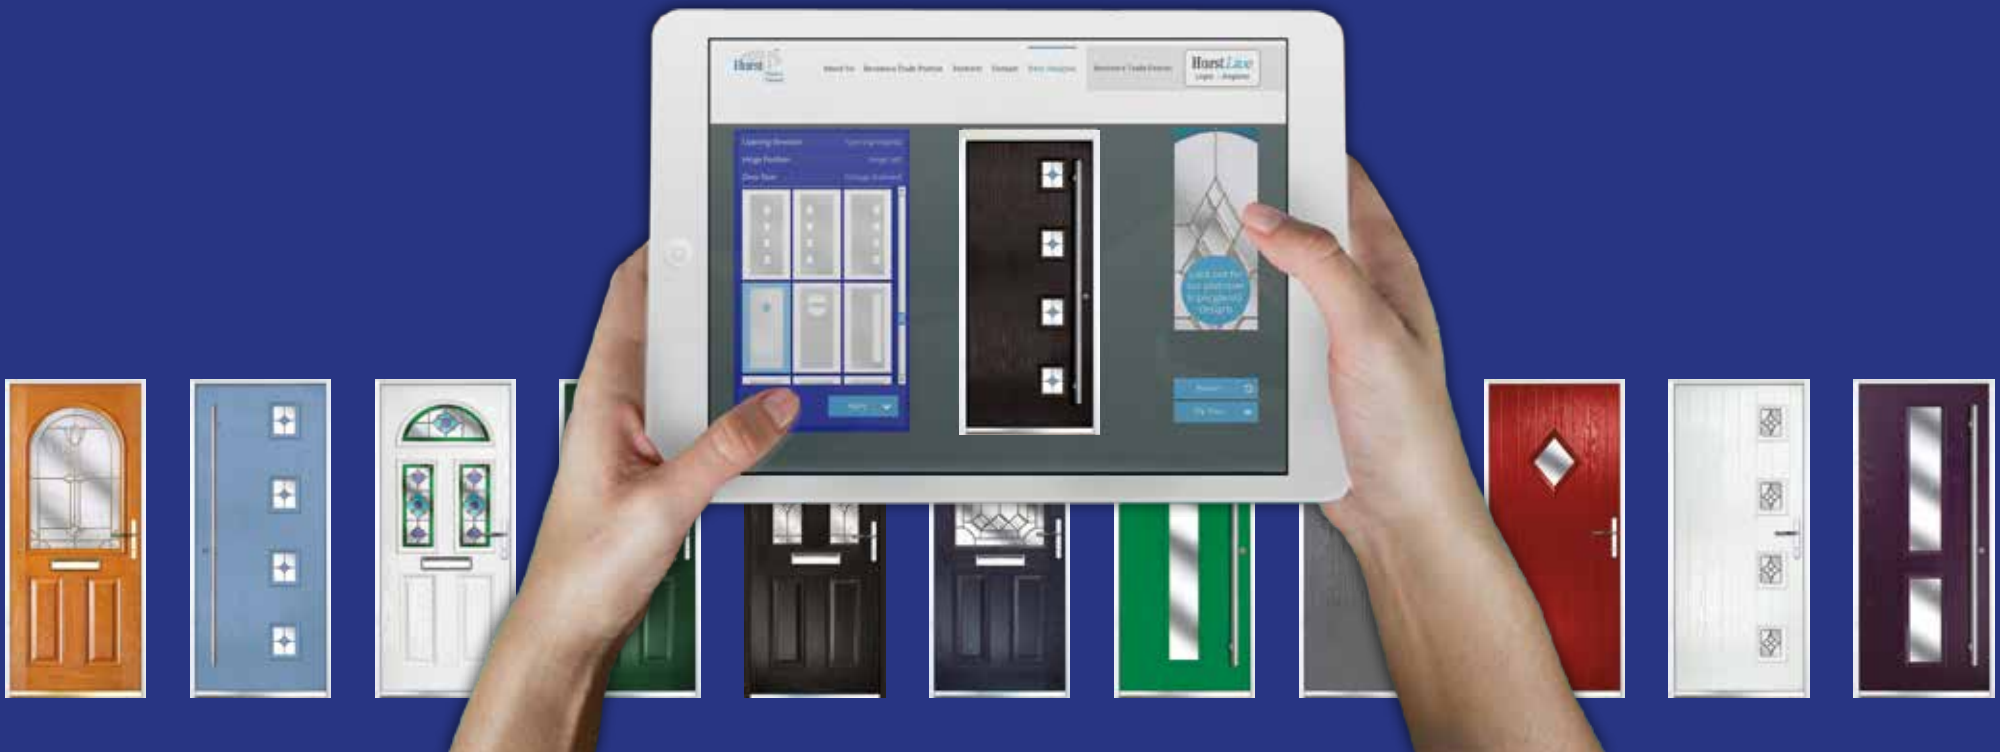

Design Your Perfect Door Online

Try our new online door designer and create the perfect composite door for your home.

www.hurst-plastics.co.uk

Unit 1, Kingston International Business Park, Somerden Road, Hedon Road, Hull, East Yorkshire, HU9 5PE

Tel: 01482 790790 Email: info@hurst-plastics.co.uk Fax: 01482 707322

www.hurst-plastics.co.uk

Product Descriptions, Colours and Unique Features. Every effort is made to ensure that the products we supply correspond as closely as possible to the examples shown in this brochure. Due to the limitations of the photographic and printing processes, colour illustrations should be used as a guide only. Hurst Plastics Limited provide a standard white door slab and cannot guarantee that the door slab will match any frame used. Due to a continuous development programme Hurst Plastics Limited reserve the right to alter specifications without prior notice. All specifications are correct at the time of going to print. Door slabs, Flores, Kara and Marmara glass images are supplied courtesy of Distinction Doors Limited. E. & O. E.

V:1.0