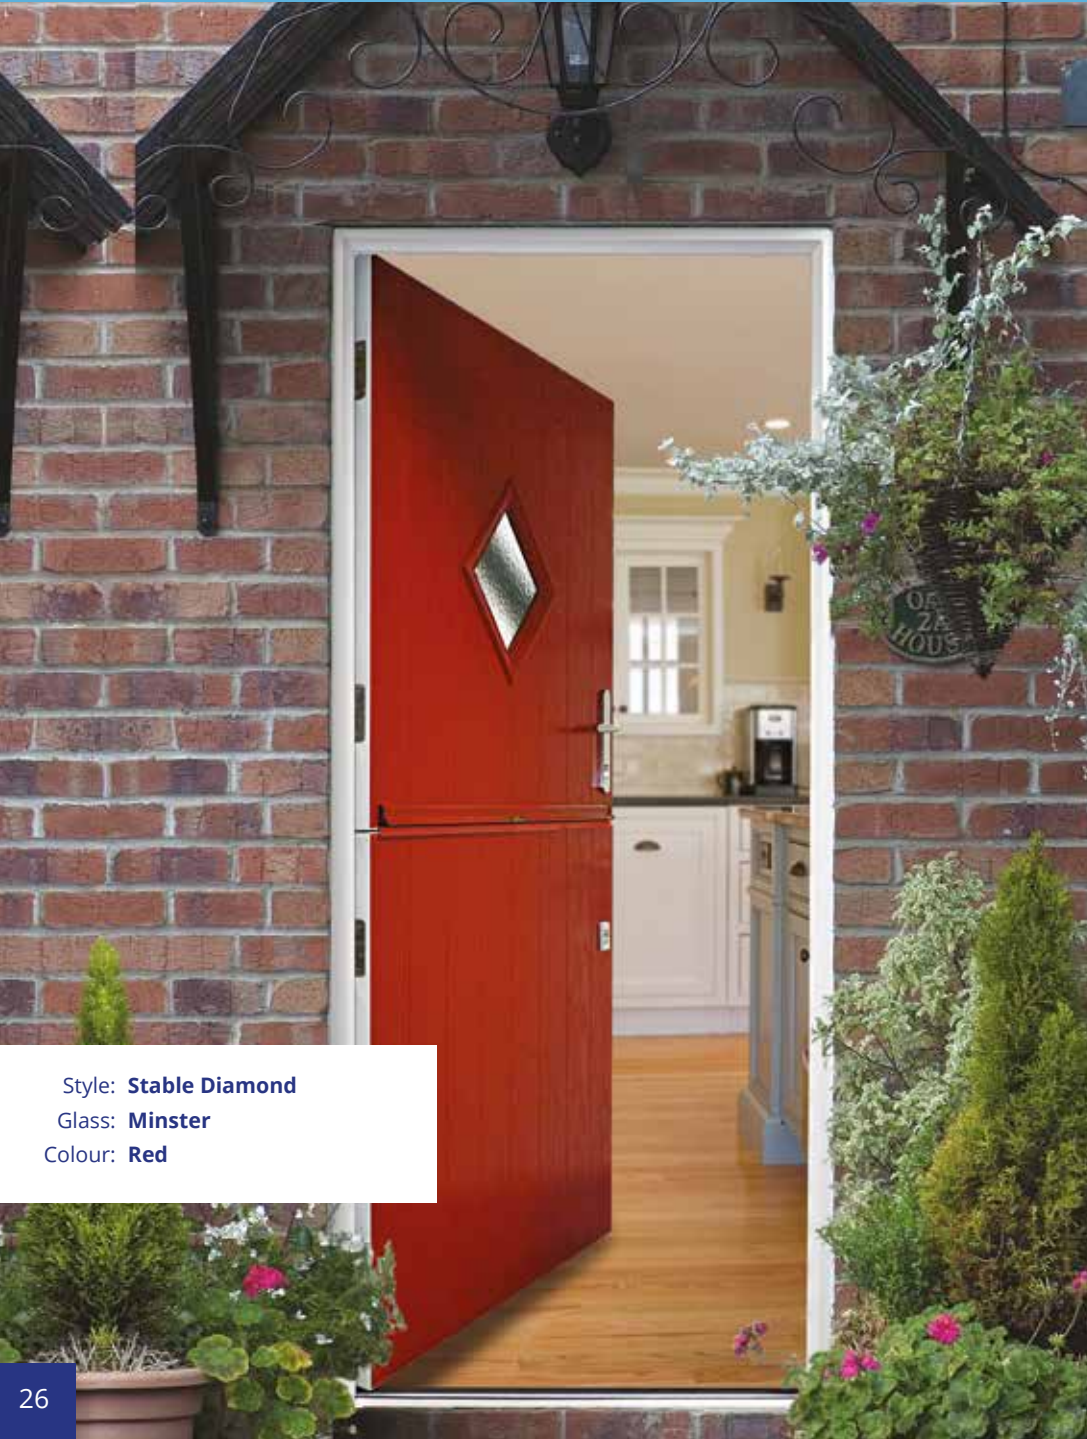

# stable doors

Style: **Stable Diamond**  
Glass: **Minster**  
Colour: **Red**

As well as the true aesthetics of a wooden door the design allows for the opening of the upper leaf. This provides light and ventilation whilst keeping the lower leaf closed to prevent children or animals leaving the home.